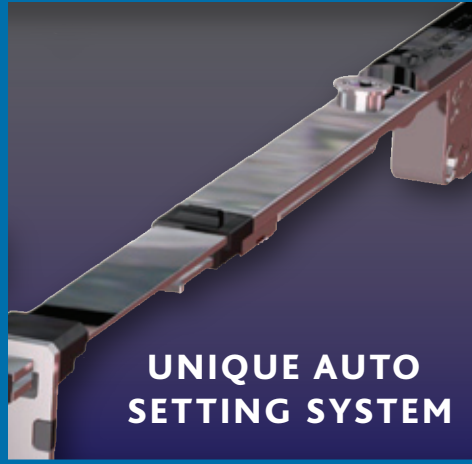

**CLIPS INTO  
EUROGROOVED**

**UNIQUE AUTO  
SETTING SYSTEM**

**FAST FIT INTO  
EURO GROOVE**

- **Stainless steel for highest corrosion resistance**
- **Fast fit telescopic design with auto setting function**
- **Clips into eurogroove and has raising cam system**
- **1000 hour salt spray resistance for harsh weather areas**
- **Has achieved bs 7950 on a wide range of systems**
- **Secured by Design accreditation**