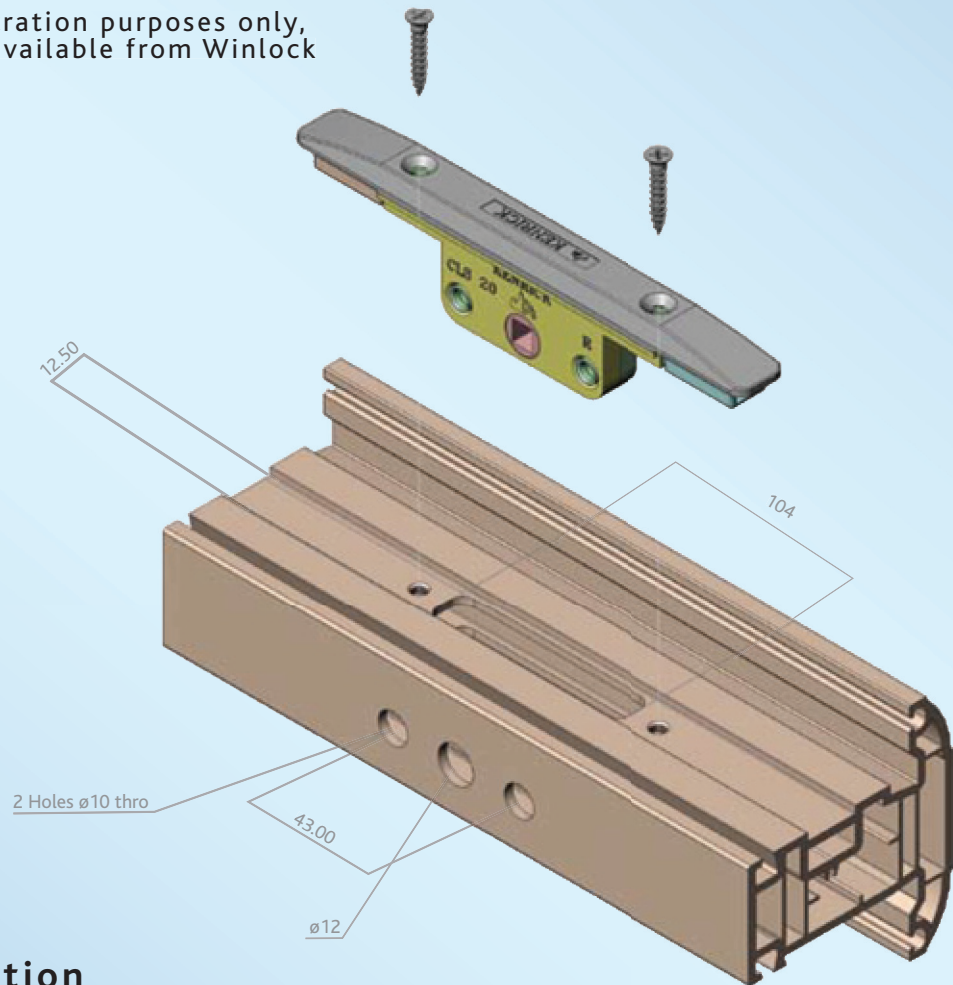

Diagrams are for illustration purposes only, full technical data is available from Winlock on the number below.

## Technical Information

Mushroom Cam Adjustability: 1mm  
Mushroom Cam Stroke: 20mm

Locking Bars Sash Rebate (mm)	No. Mushrooms Cams
240 - 307	0
370 - 620	2
620 - 890	2
890 - 1155	2
1155 - 1400	2

## Features

**4 Locking Points**

**Adjustable Mushroom Cams**

**Simple to Install**

Winlock always offer the highest possible quality product with features that exceed the expectations of their customers.

- Robust unhandled Die-Cast Gearbox
- Profile Related Keeps with night vent facility
- Steel shootbolts
- 20 or 22mm back set
- BS7950 Capable